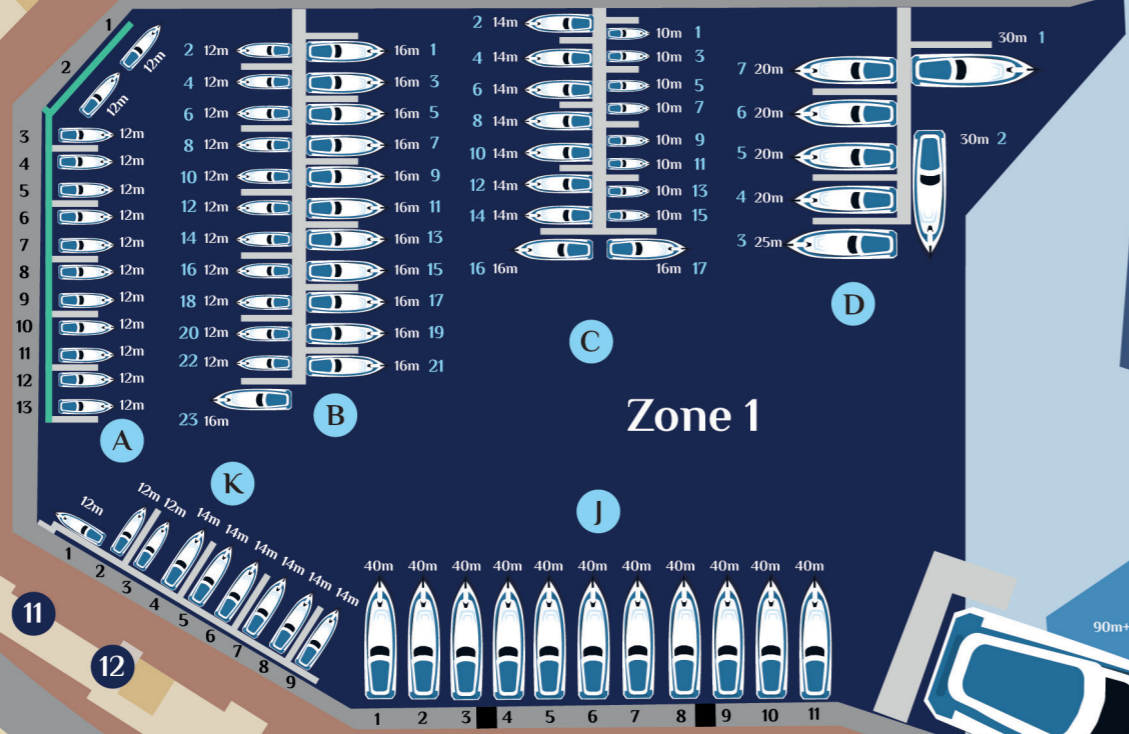

Member Parking

Member Parking

F1 TRACK

Academy + Capitainerie

- |                       |                      |                  |
|-----------------------|----------------------|------------------|
| 1. Obo                | 8. Hill Robinson     | 15. Sea Pros     |
| 2. Le Vesuvio         | 9. Qormuz            | 16. Emmy Squared |
| 3. Petit Cafe         | 10. Al Shaali Marine |                  |
| 4. Comptoir De Nicole | 11. Koshk            |                  |
| 5. Mazrood            | 12. Lexus Lounge     |                  |
| 6. Camilla            | 13. Mash No Mash     |                  |
| 7. The Concept Store  | 14. Karamna          |                  |

KEY

- P** Car Park
- Fuel Berth
- Alrahmah Mosque
- C** Jeddah Yacht Club
- H** Edition Hotel
- Black Water Pump
- Commercial

Please note that restaurants are subject to change