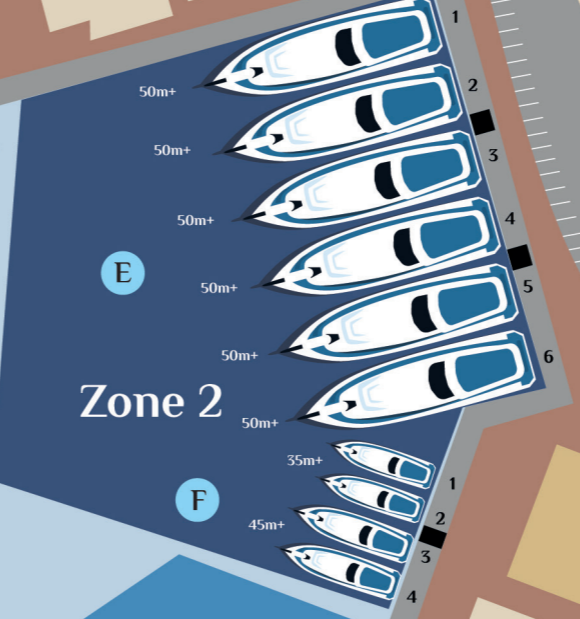

Member Parking

Member Parking

F1 TRACK

Academy + Capitainerie

- |                       |                      |                  |
|-----------------------|----------------------|------------------|
| 1. Obo                | 8. Hill Robinson     | 15. Sea Pros     |
| 2. Le Vesuvio         | 9. Qormuz            | 16. Emmy Squared |
| 3. Petit Cafe         | 10. Al Shaali Marine |                  |
| 4. Comptoir De Nicole | 11. Koshk            |                  |
| 5. Mazrood            | 12. Lexus Lounge     |                  |
| 6. Camilla            | 13. Mash No Mash     |                  |
| 7. The Concept Store  | 14. Karamna          |                  |

KEY

- P** Car Park
- Fuel Berth
- Alrahmah Mosque
- C** Jeddah Yacht Club
- H** Edition Hotel
- Black Water Pump
- Commercial

Please note that restaurants are subject to change