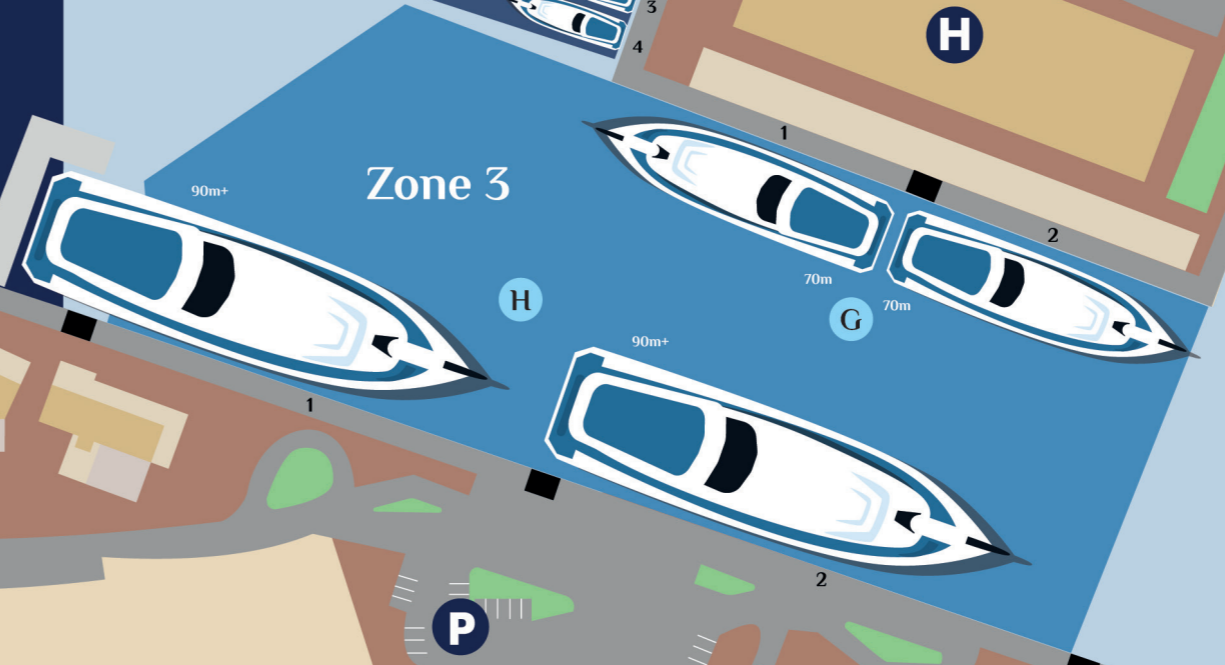

Member Parking

Member Parking

F1 TRACK

Academy + Capitainerie

- |                       |                      |                  |
|-----------------------|----------------------|------------------|
| 1. Obo                | 8. Hill Robinson     | 15. Sea Pros     |
| 2. Le Vesuvio         | 9. Qormuz            | 16. Emmy Squared |
| 3. Petit Cafe         | 10. Al Shaali Marine |                  |
| 4. Comptoir De Nicole | 11. Koshk            |                  |
| 5. Mazrood            | 12. Lexus Lounge     |                  |
| 6. Camilla            | 13. Mash No Mash     |                  |
| 7. The Concept Store  | 14. Karamna          |                  |

KEY

- P** Car Park
- Fuel Berth
- Alrahmah Mosque
- C** Jeddah Yacht Club
- H** Edition Hotel
- Black Water Pump
- Commercial

Please note that restaurants are subject to change